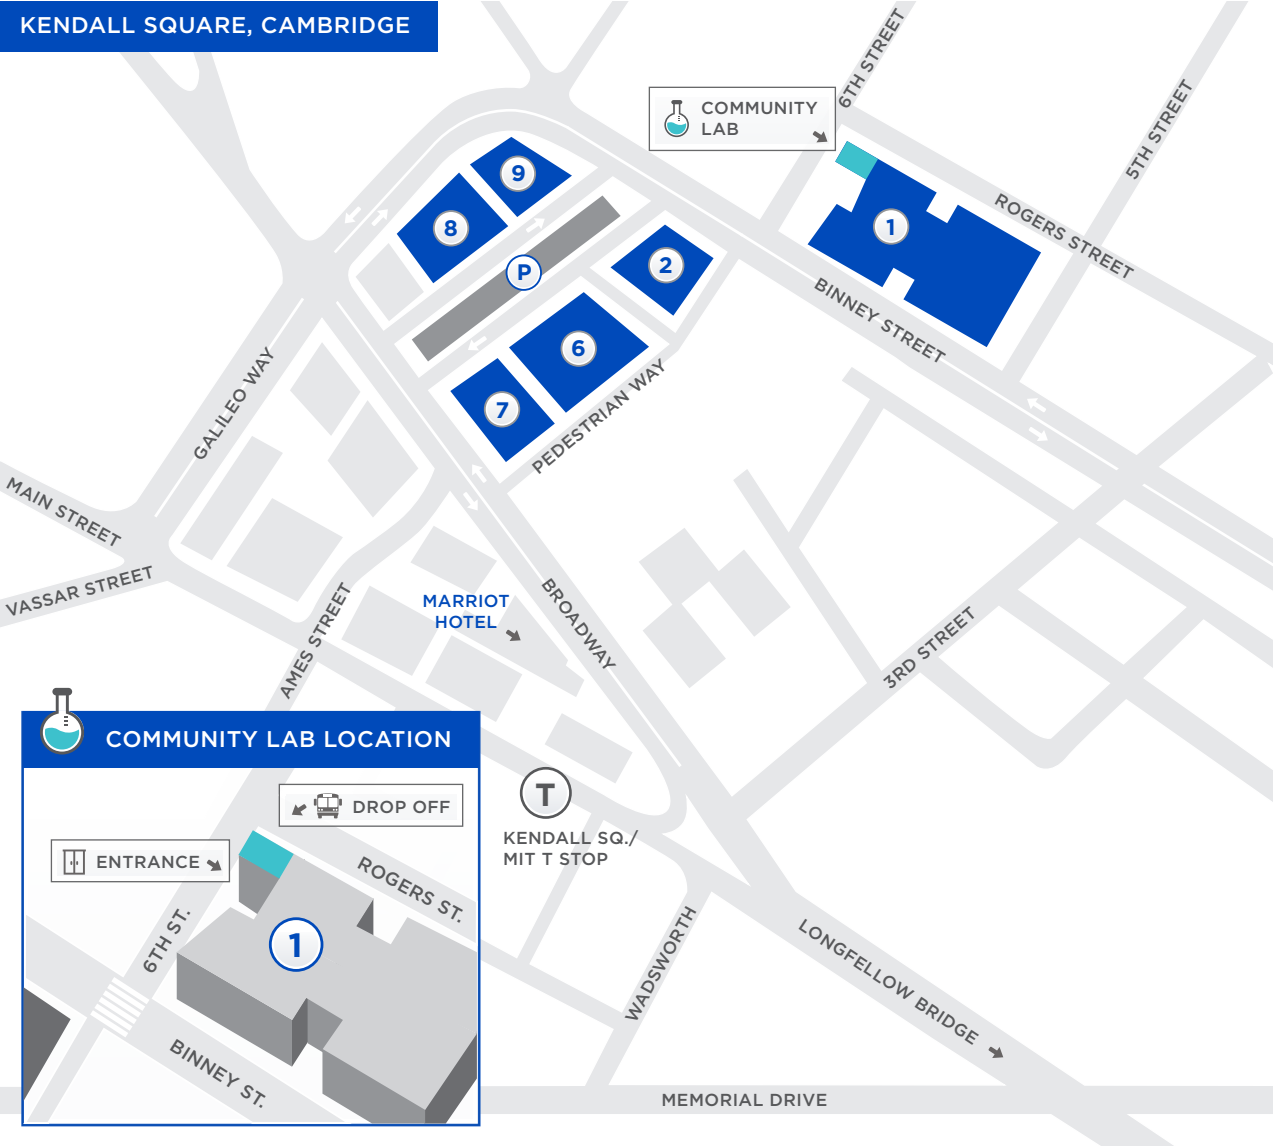

# KENDALL SQUARE, CAMBRIDGE

COMMUNITY LAB

MARRIOTT HOTEL

T  
KENDALL SQ./ MIT T STOP

### COMMUNITY LAB LOCATION

ENTRANCE

DROP OFF

1

6TH ST.

BINNEY ST.

ROGERS ST.

The inset map shows a top-down view of building '1' at the intersection of Binney St. and Rogers St. A blue circle with the number '1' is placed on the building. A white box with a door icon and the word 'ENTRANCE' has an arrow pointing to the building's entrance. Another white box with a bus icon and the words 'DROP OFF' has an arrow pointing to a spot on Rogers St. just north of Binney St.

MEMORIAL DRIVE